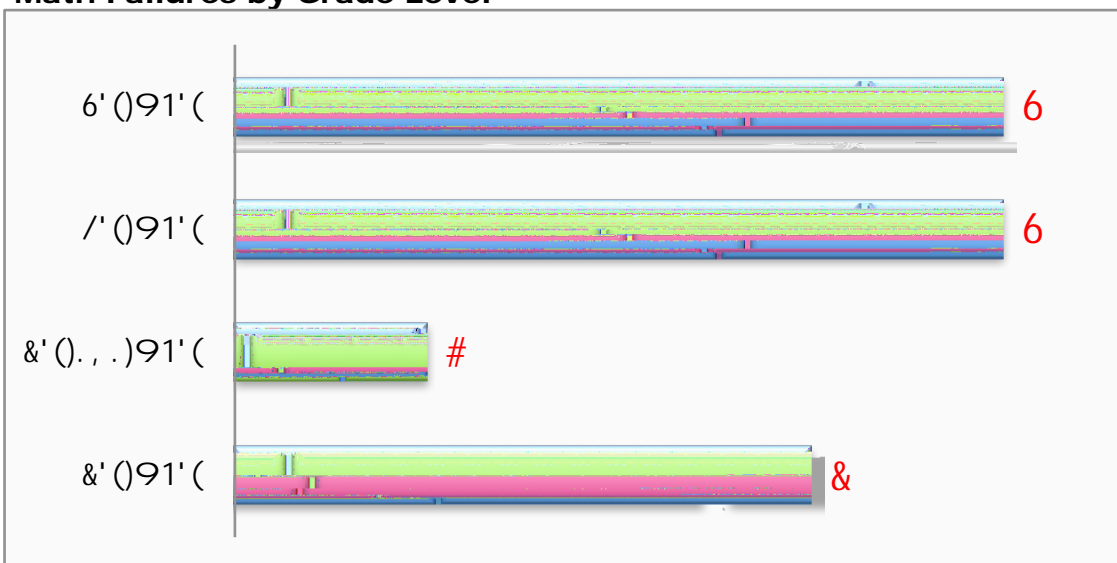

Math Failures by Grade Level